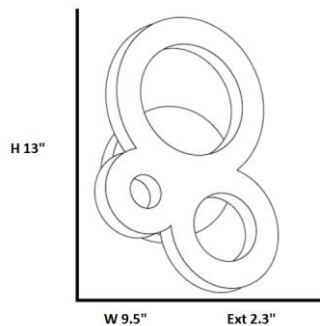

### PRODUCT MEASUREMENTS

FIXTURE	BACKPLATE / CANOPY
Length:	Length
Width: 9.5"	Width:
Diameter	Diameter:
Height: 13"	Height:
Extension: 2.5"	
Overall Height:	

#### LINE DRAWING